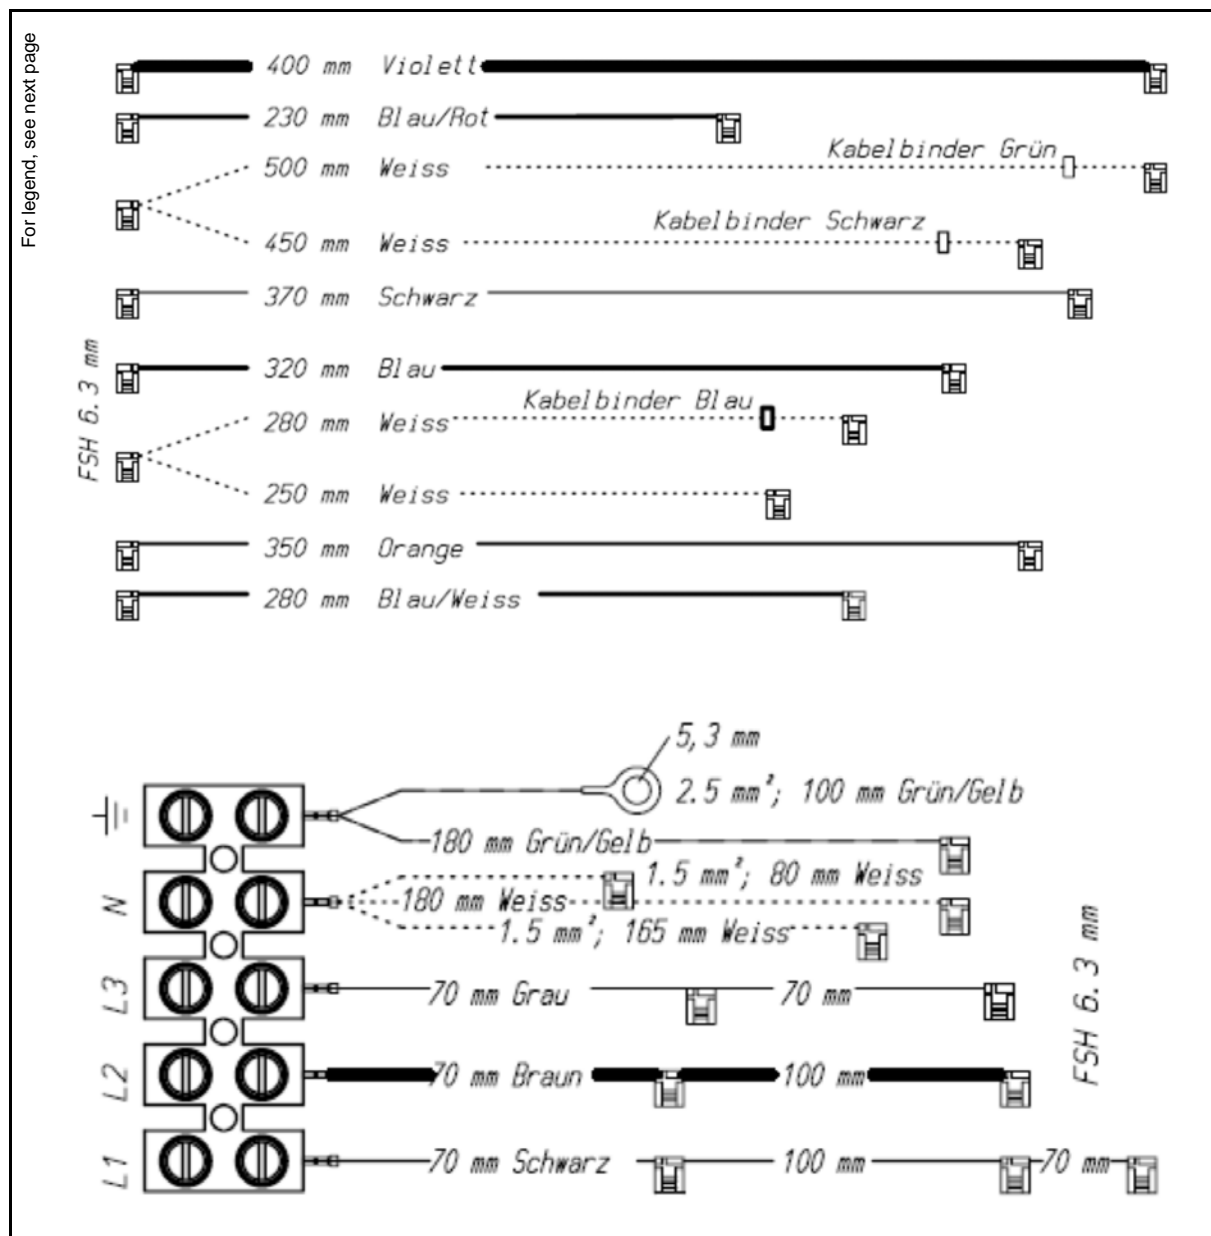

Responsible: D. Rutz
Date: 24.10.2006

Tel.: (0209) 401 733
Fax: (0209) 401 743

EKE 60.2M

Replacing the touch control - spare-part no. 564525, old with spare-part number 531809

Contacts 30 and 31 of the touch control (spare-part no. 531809) have been modified and the cable connections are now too short. The cable harness enclosed must also be installed as a replacement. Once the repair has been carried out a VDE 0701 test must be carried out.

The circuit diagrams for EKE 60.2 (01-113214 and 01-123454) are available in the Internet.

Heizklemme	heater terminal
Gehäuse	housing
grün/gelb	green / yellow
weiß	white
blau	blue
schwarz	black
braun	brown
grau	grey
violett	violet
Kabelbinder grün	cable connector green
Kabelbinder schwarz	cable connector black
Kabelbinder blau	cable connector blue