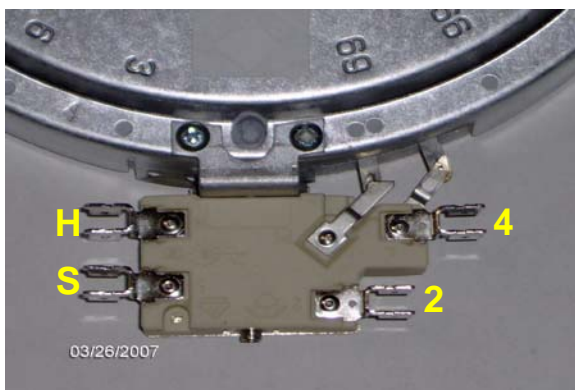

Responsible: N. Kirchmair
Date: 30.05.2007

Tel.: (0209) 401 733
Fax: (0209) 401 743

Replacing an older model of the radiant heating elements

When replacing a radiant heating element (**spare-part no. 564650 / 538252 / 160301 / 538628 / 564647**), a new radiant heating element - Hi-Light 180mm - with modified terminal markings, must be fitted.

The spare-part no. of the new radiant heating element is **160350**.

Residual heat contact (potential-free) marking S + H
Heating element supply line marking 2 + 4

Cooking zone back view