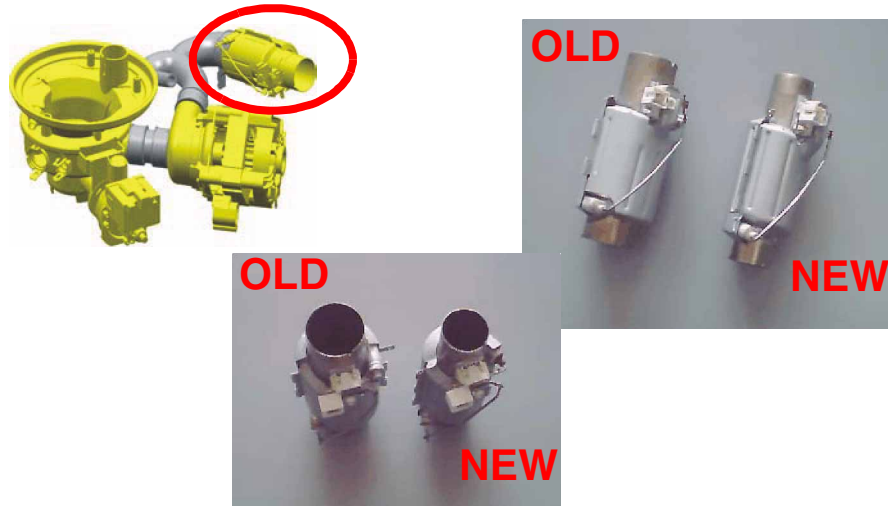

NEW CONTINUOUS-FLOW HEATER

Description

As of serial number 424 ... (June 2004), a new continuous-flow heater is to be introduced for all of the dishwashers as the old ones are phased out. The new continuous-flow heater is slimmer than the current one, thus facilitating accessibility. This does not change the output.

Models affected

The modification affects all of the 45cm and 60cm models.

A new Y-hose and an external collector are now being supplied as a spare part for all of these models.

Description	New spare-part no.	Item	
Continuous flow heater	435 472	10	
Y-shaped hose	435 482	127	
External collector	435 487	145	