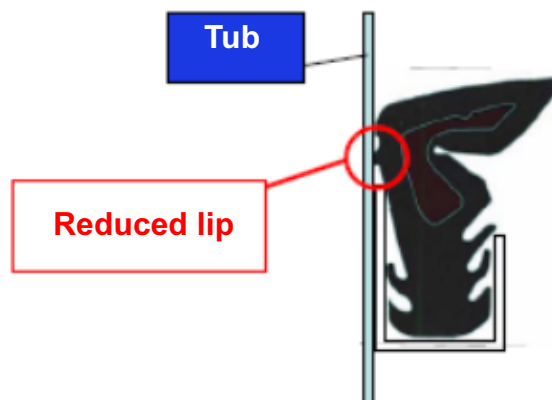

**Top dishwasher basket scrapes on the outer door
New outer door seal spare-part no. 426976**

We wish to inform you that a new outer door seal has been implemented for all of the 60 cm dishwashers produced as of March 2007 (series no. 710xxxxx). The modification involves reduction of the lip which makes contact with the wall of the tub (see illustration).

Models affected: All the DIVA 60 cm models, whose PNC begins at 911 9xx xxx.

**Spare parts**

	Spare-part. no.
Old seal	426 367
New seal	426 976

Replaceability

The new outer door seal must be used for technical modifications to appliances whose series no. is before 710xxxxx due to interferences between the top basket rail and the outer door seal.